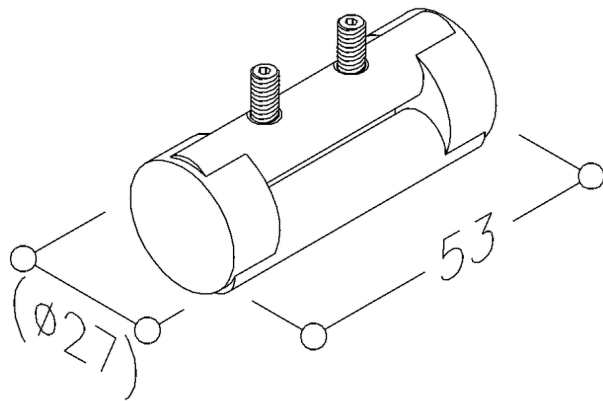

Jointing piece NT.VS

Made of stainless steel, material no. 1.4401 (A4-AISI 316), for connecting tube to tube, tube with bend and tube with T-piece.

Product code	2290330
Product group	6600

NORMBAU Beschläge und Ausstattungs GmbH