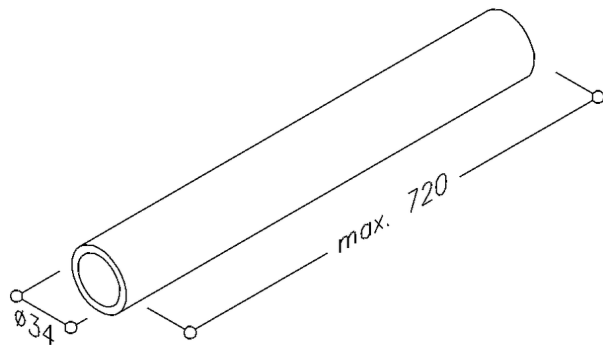

Nylon tube NY.RO 34x26x720 mm

made of Nylon, colours acc. to toilet partitions colour chart,
deburred ends, Ø 34 x 4mm, length supplied 720mm.

Product code	0289230
Product group	2600

NORMBAU Beschläge und Ausstattungs GmbH